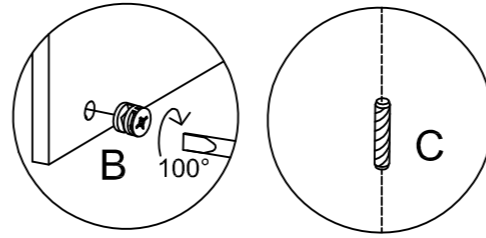

# Mesita de Noche 2 Cajones Sule

1

D	x8
Ø3.5*14mm	
CL	x2
250mm	
CR	x2
250mm	

2

A	x12
M6*35mm	

3

B	x2
Ø15mm	

C	x2
Ø8*30mm	

4

B	x3
Ø15mm	

C	x4
Ø8*30mm	

# Mesita de Noche 2 Cajones Sule

5

B	x3	C	x4
Ø15mm		Ø8*30mm	

6

7

B	x4	C	x4
Ø15mm		Ø8*30mm	

8

D	x4	G	x4
Ø3.5*14mm			