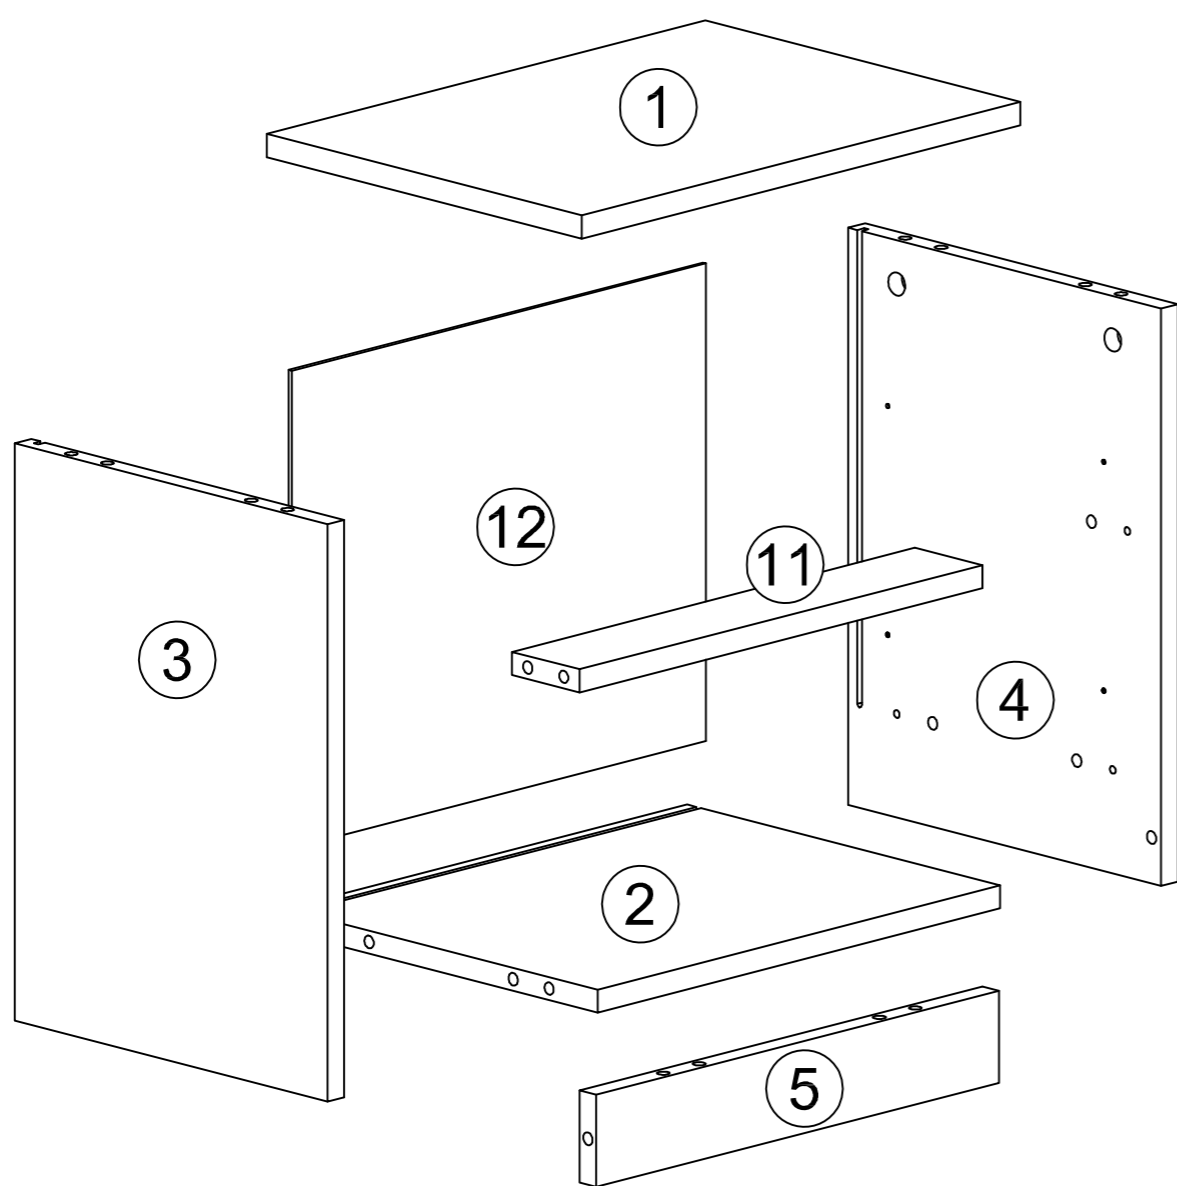

# Mesita de Noche 2 Cajones Sule

A	x20
M6*35mm	

B	x20
Ø15mm	

C	x14
Ø8*30mm	

D	x20
Ø3.5*14mm	

E	x2

F	x8
Ø4*35mm	

G	x4

# Mesita de Noche 2 Cajones Sule

1

D	x8
Ø3.5*14mm	
CL	x2
250mm	
CR	x2
250mm	

2

A	x12
M6*35mm	

3

B	x2
Ø15mm	

C	x2
Ø8*30mm	

4

B	x3
Ø15mm	

C	x4
Ø8*30mm	

# Mesita de Noche 2 Cajones Sule

5

B	x3	C	x4
Ø15mm		Ø8*30mm	

6

7

B	x4	C	x4
Ø15mm		Ø8*30mm	

8

D	x4	G	x4
Ø3.5*14mm			