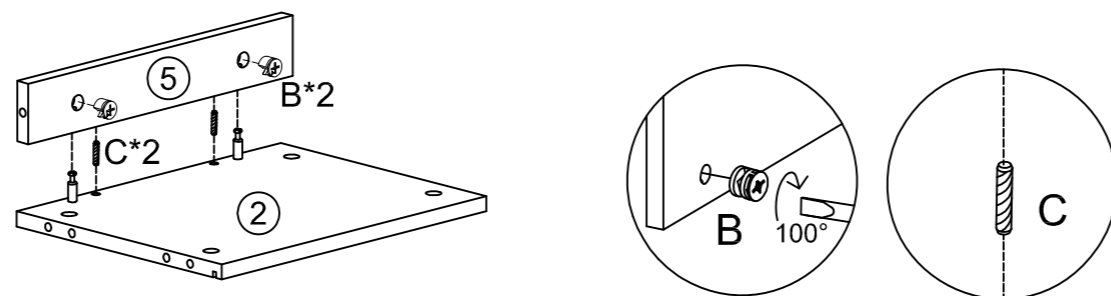

# Mesita de Noche 2 Cajones Sule

1

D	x8
Ø3.5*14mm	
CL	x2
250mm	
CR	x2
250mm	

2

A	x12
M6*35mm	

3

B	x2
Ø15mm	

C	x2
Ø8*30mm	

4

B	x3
Ø15mm	

C	x4
Ø8*30mm	