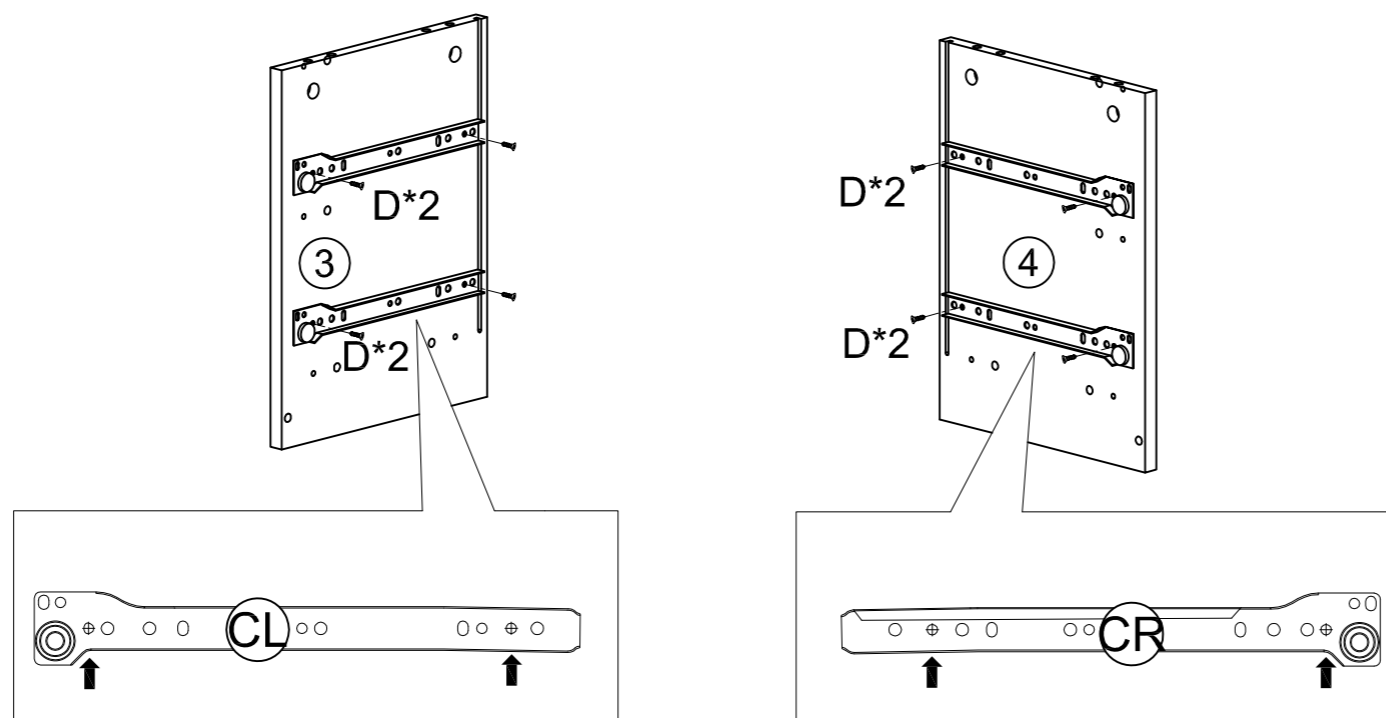

# Mesita de Noche 2 Cajones Sule

A	x20
M6*35mm	

B	x20
Ø15mm	

C	x14
Ø8*30mm	

D	x20
Ø3.5*14mm	

E	x2

F	x8
Ø4*35mm	

G	x4

CL	x2
250mm	

CR	x2
250mm	

DL	x2
250mm	

DR	x2
250mm	

**SOLOPRODUCTOS**

[www.soloproductos.com](http://www.soloproductos.com)

# Mesita de Noche 2 Cajones Sule

1

D	x8
Ø3.5*14mm	
CL	x2
250mm	
CR	x2
250mm	

2

A	x12
M6*35mm	

3

B	x2
Ø15mm	

C	x2
Ø8*30mm	

4

B	x3
Ø15mm	

C	x4
Ø8*30mm	