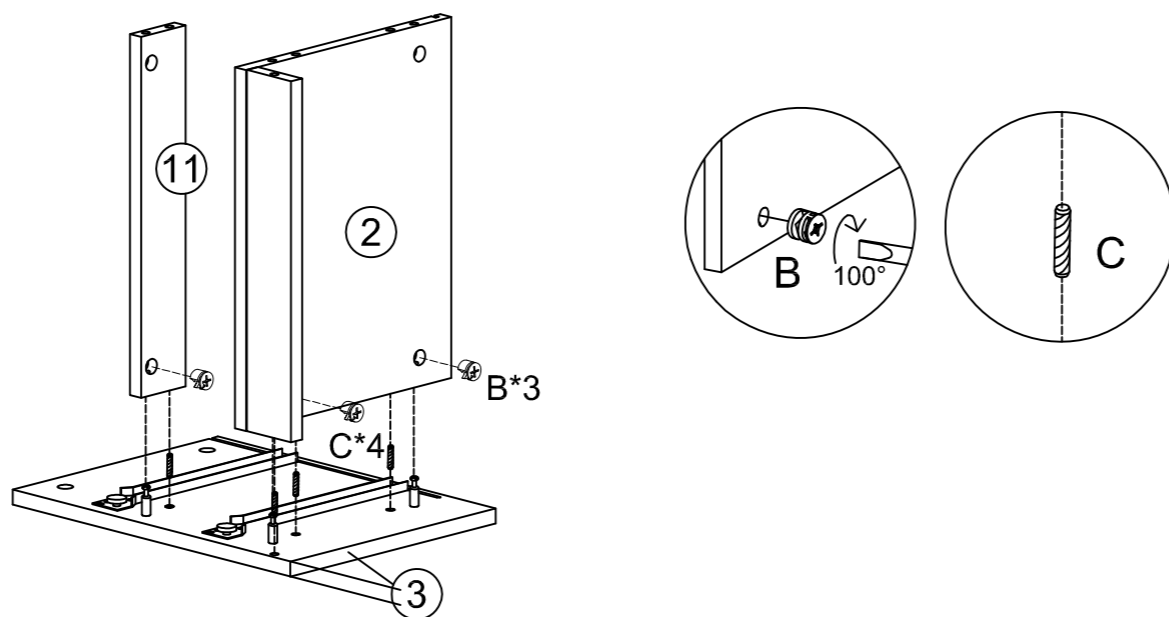

# Mesita de Noche 2 Cajones Sule

1

D	x8
Ø3.5*14mm	
CL	x2
250mm	
CR	x2
250mm	

2

A	x12
M6*35mm	

3

B	x2
Ø15mm	

C	x2
Ø8*30mm	

4

B	x3
Ø15mm	

C	x4
Ø8*30mm	