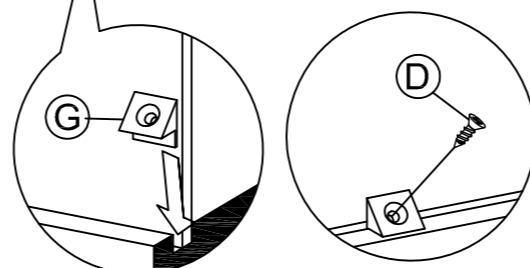

4

B	x3
Ø15mm	

C	x4
Ø8*30mm	

# Mesita de Noche 2 Cajones Sule

5

B	x3	C	x4
Ø15mm		Ø8*30mm	

6

7

B	x4	C	x4
Ø15mm		Ø8*30mm	

8

D	x4	G	x4
Ø3.5*14mm			